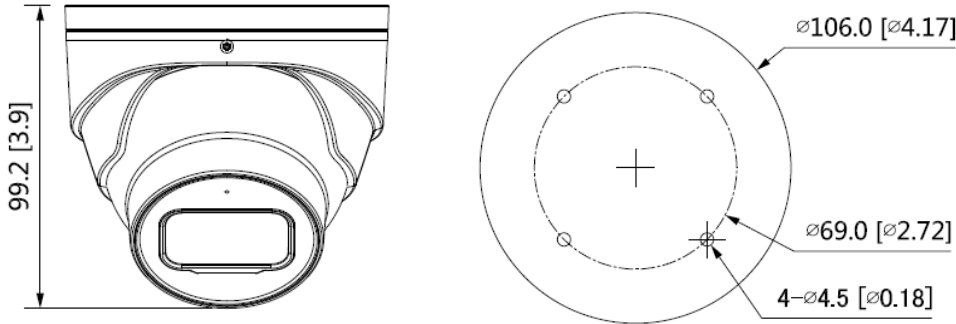

INSTO4IRWFB

4.1MP Lite AI IR Fixed TURRET
WDR 120DB Camera

Product Specifications

Junction Mount	Corner Mount
INSX130B	INSX204B + INSX151
Wall Mount	Ceiling Mount
INSX204B	INSX220C + INSX106
Ceiling Mount	Pole Mount
	INSX204B + INSX152

*Design and specifications are subjects to change without notice.